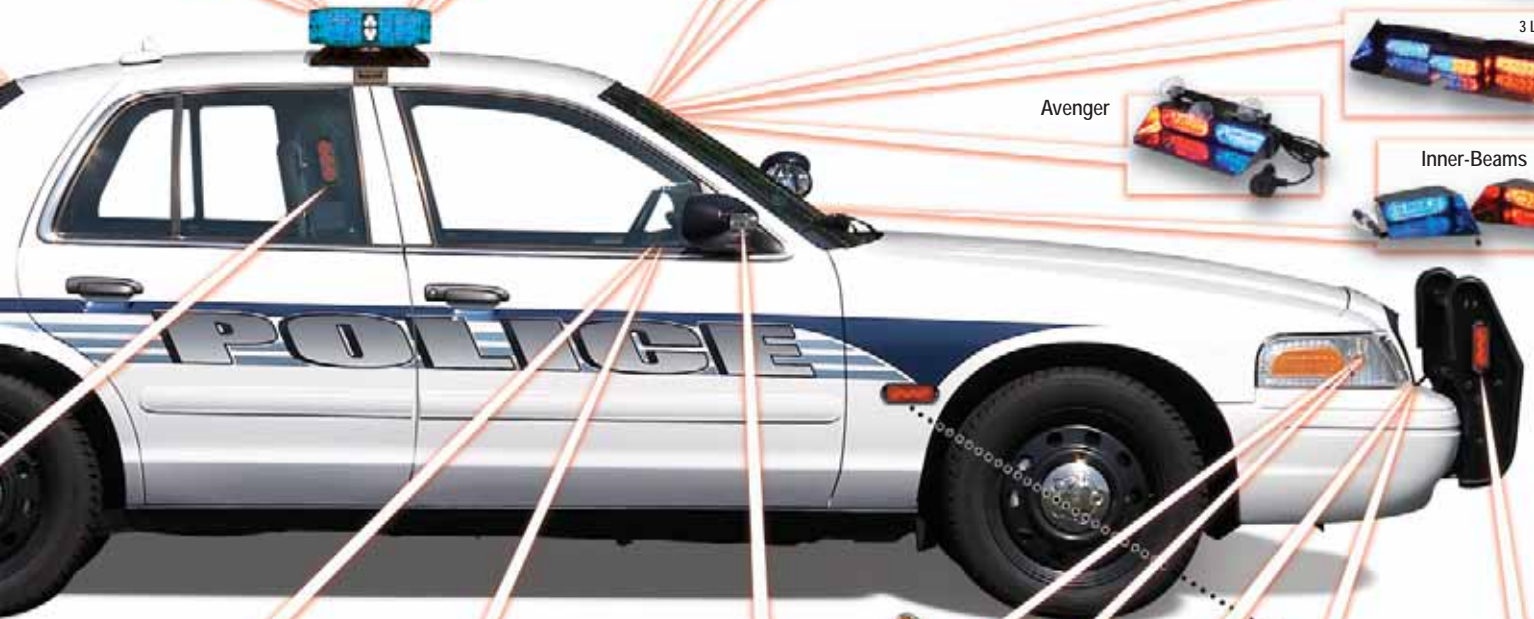

Single

Inner Edge Front Facing Series

Avenger

SSFPOSC6

Vertex