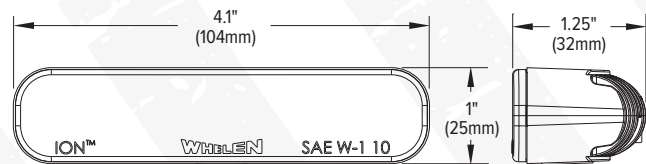

ION Universal Mount