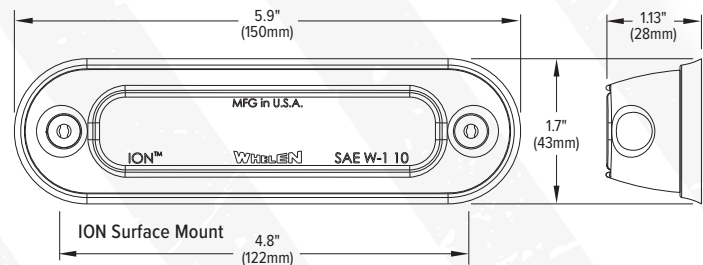

ION Surface Mount

⚠ WARNING: This product may contain chemicals known to the State of California to cause cancer and birth defects or other reproductive harm. For more information, visit whelen.com/regulatory.