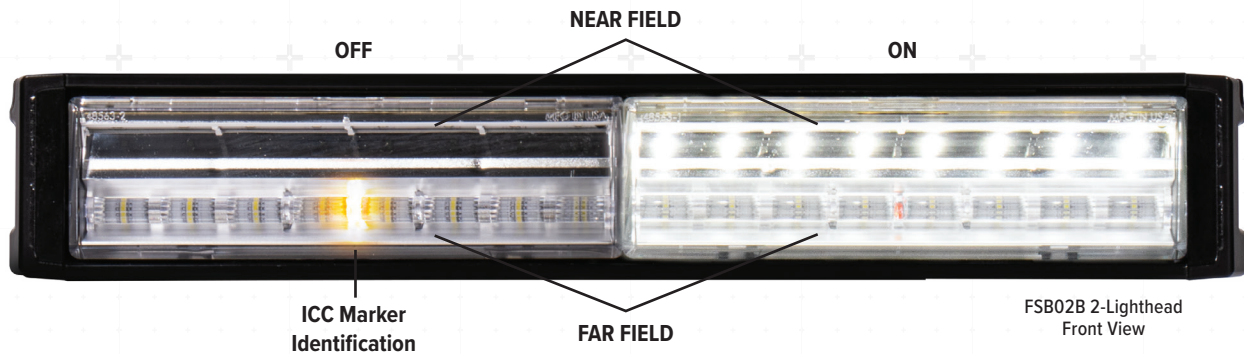

Field Series™ Brow Light

NEW PRODUCT • MARKET ADVISORY

MA:0093 • 09/2024

Introducing the all-new **Field Series Brow Light**—the only brow light that fully illuminates your entire field of vision using our **cutting-edge dynamic beam technology**. This advanced lighting solution provides unmatched control and maximum visibility with the simple flip of a switch.

FIELD

SERIES™

Features

- **Dynamic Beam Technology:** Adjust light distribution between Near, Far, or a combination of both, ensuring the right lighting for any situation.
- **Variable Power Distribution:** Fine-tune how each optic path is powered to meet the specific needs of the moment.
- **Multiple Turn-On Styles:** Choose from instant or gradual activation to suit any scenario.
- **Marker Identification:** Each brow light comes complete with marker lights that can display Amber or Red for additional warning and safety.
- **Multiple Configurations Available:** Tailor the Field Series to fit any apparatus, with removable lighthead modules designed for field serviceability.
- **Serviceability:** Lighthead modules are easily replaced within the overall structure of the brow light meaning there's no need to repurchase the entire unit just to replace a single module.

Field Series™ Brow Light

NEW PRODUCT • MARKET ADVISORY

MA:0093 • 09/2024

Models

Stand Alone Model	Length	Number of Lighthoods	List Price**
FSB02B	12" (31cm)	Two	\$764.00
FSB03B	18" (46cm)	Three	\$968.00
FSB04B	24" (61cm)	Four	\$1,172.00
FSB05B	30" (76cm)	Five	\$1,478.00
FSB06B	36" (91cm)	Six	\$1,784.00
FSB07B	42" (107cm)	Seven	\$2,090.00
FSB08B	48" (122cm)	Eight	\$2,396.00
FSB09B	54" (137cm)	Nine	\$2,702.00
FSB10B	60" (152cm)	Ten	\$3,008.00
FSB11B	66" (168cm)	Eleven	\$3,518.00
FSB12B	72" (183cm)	Twelve	\$4,028.00
FSB13B	78" (198cm)	Thirteen	\$4,538.00