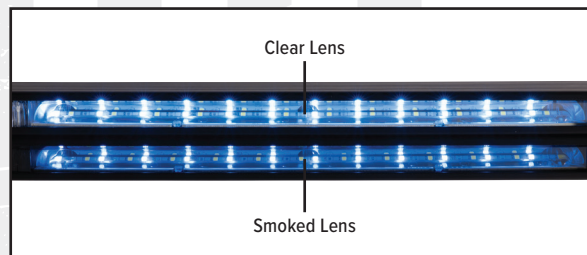

** Prices valid through 12/18/2024

Replace * symbol in model number: A = Amber, B = Blue, C = White, G = Green, R = Red
Replace # symbol in model number with letter indicating DUO colors desired: D = Red/White, E = Blue/White,
F = Amber/White, J = Red/Blue, K = Red/Amber, L = Red/Green, M = Blue/Amber, P = Amber/Green

Scan the QR code or click [HERE](#) for more details including models, options and specs!

⚠ WARNING: This product may contain chemicals known to the State of California to cause cancer and birth defects or other reproductive harm. For more information, visit whelen.com/regulatory.