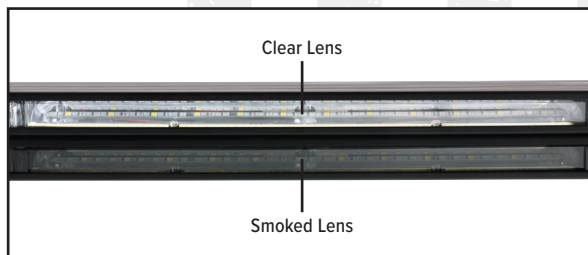

** Prices valid through 12/18/2024

Replace * symbol in model number: A = Amber, B = Blue, C = White, G = Green, R = Red
Replace # symbol in model number with letter indicating DUO colors desired: D = Red/White, E = Blue/White,
F = Amber/White, J = Red/Blue, K = Red/Amber, L = Red/Green, M = Blue/Amber, P = Amber/Green

Scan the QR code or click [HERE](#) for more details including models, options and specs!

⚠ WARNING: This product may contain chemicals known to the State of California to cause cancer and birth defects or other reproductive harm. For more information, visit whelen.com/regulatory.