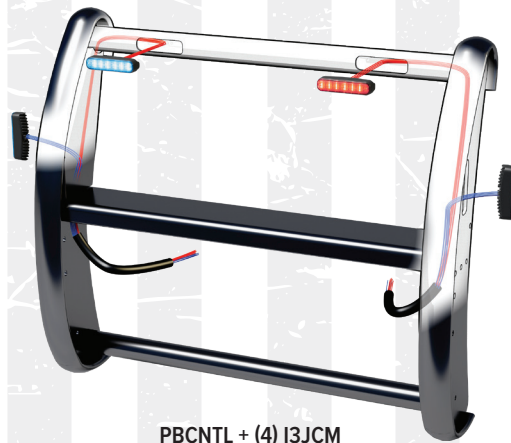

## Features

- **Plug-and-Play Harness:** The universal harness seamlessly integrates into your push bumper, connecting directly to Core® via CAN communication for quick setup.
- **Whelen Command® Integration:** Using the “WCX” Push Bumper” feature, you can effortlessly visualize and program your lighthead package, eliminating confusion and guesswork in your setup.
- **Quick Installation:** Simply install the harness, run the extension cables through the vehicle hood, connect the output module, and power up.
- **Lighthead Compatibility:** Supports up to 8 TRIO™ lightheads including ION®, Mega T-Series™, T-Series, and VXE™ (sold separately).

## What's Included

- Universal harness
- 24-output module
- 15-foot extension cables

PBCNTL + (4) I3JCM

24-Output Module

MIZU Connector