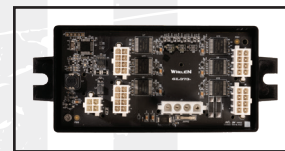

## Features

- **Plug-and-Play Harness:** The universal harness seamlessly integrates into your push bumper, connecting directly to Core® via CAN communication for quick setup.
- **Whelen Command® Integration:** Using the “WCX” Push Bumper” feature, you can effortlessly visualize and program your lighthead package, eliminating confusion and guesswork in your setup.
- **Quick Installation:** Simply install the harness, run the extension cables through the vehicle hood, connect the output module, and power up.
- **Lighthead Compatibility:** Supports up to 8 TRIO™ lightheads including ION®, Mega T-Series™, T-Series, and VXE™ (sold separately).

## What's Included

- Universal harness
- 24-output module
- 15-foot extension cables

PBCNTL + (4) I3JCM

24-Output Module

MIZU Connector