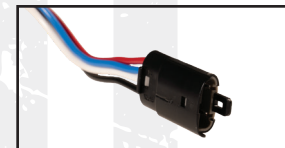

## Features

- **Plug-and-Play Harness:** The universal harness seamlessly integrates into your push bumper, connecting directly to Core® via CAN communication for quick setup.
- **Whelen Command® Integration:** Using the “WCX” Push Bumper” feature, you can effortlessly visualize and program your lighthead package, eliminating confusion and guesswork in your setup.
- **Quick Installation:** Simply install the harness, run the extension cables through the vehicle hood, connect the output module, and power up.
- **Lighthead Compatibility:** Supports up to 8 TRIO™ lightheads including ION®, Mega T-Series™, T-Series, and VXE™ (sold separately).

## What's Included

- Universal harness
- 24-output module
- 15-foot extension cables

PBCNTL + (4) I3JCM

24-Output Module

MIZU Connector