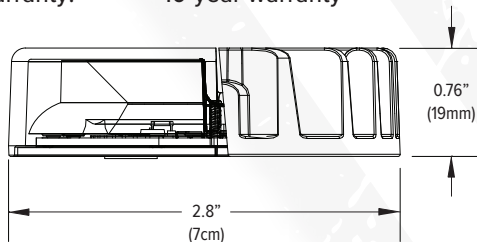

## SPECS

Voltage: 10-30 VDC  
 Amps: @ 12.8V: 0.68 (peak), 0.27 (avg.)  
 Certifications: SAE Class 1  
 Dimensions: 0.76" (19mm) D x 2.80" (7.11cm) Dia.  
 Warranty: 10-year warranty

All products proudly designed, manufactured, and assembled in the U.S.A.  
 • ISO 9001 Registered QMS