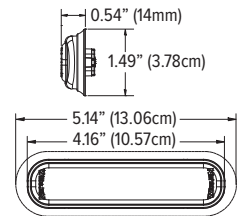

T-Series with Surface Mount