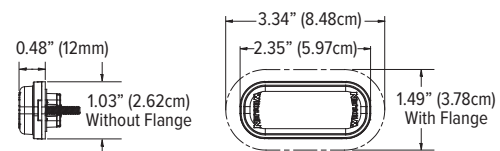

Mini T-Series with Stud Mount