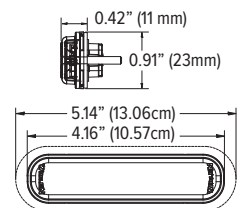

T-Series with Stud Mount

WARNING: This product may contain chemicals known to the State of California to cause cancer and birth defects or other reproductive harm. For more information, visit whelen.com/regulatory.