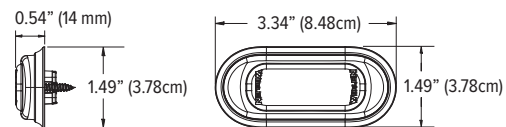

Mini T-Series with Surface Mount