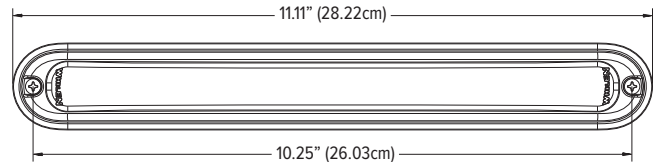

Mega T-Series™

ISOLO™ DUO™ TRIO™

FEATURES

- Linear Super-LED® optics
- SOLO™: 25 Scan-Lock™ flash patterns including steady-burn
- DUO™: 67 Scan-Lock flash patterns including steady-burn
- TRIO™: 73 Scan-Lock flash patterns including steady-burn
- Steady-Lock® technology sets lightheads to steady automatically when used with a Core® control system
- Hard-coated lenses resist environmental damage from sand, sun, salt, and road chemicals
- Surface mount via 2 screws for easy installation
- E Block™ technology prevents air and moisture from entering lighthead
- TRIO: Dynamic Variable Intensity™ (DVI)

MEGA T-SERIES SPECS

Voltage: SOLO/DUO: 12 VDC, TRIO: 10-30 VDC
Amps @ 12.8 VDC: SOLO/DUO: 0.82 (peak), 0.33 (avg.)
TRIO: 0.88 (peak), 0.35 (avg.)
Certifications: SAE Class 1, IP67, CA Title 13
Dimensions: 11.11" (28.22cm) W x 1.68" (4.27cm) H x
0.54" (14mm) D
Warranty: 10-year

Model	Description
PS*01FCR	Surface Mount, SOLO Color, Amber, Blue, White, Green or Red
PS#02FCR	Surface Mount, DUO Color, Red/White, Blue/White, Amber/White, Red/Blue, Red/Amber or Blue/Amber
PS#*3FCR	Surface Mount, TRIO Color, Red/Blue/Amber, Red/Blue/White, Red/Amber/White, Red/Amber/Green, Red/Green/White, Blue/Amber/White, Blue/Amber/Green, Blue/Green/White, Green/Amber/White