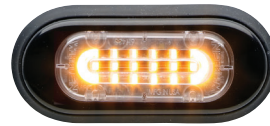

T-SERIES™ FAMILY

LIGHTHEADS

T-Series lighthoods deliver high-performance warning or illumination in a compact, low-profile design. With a depth of only 0.5", these lighthoods are ideal for vehicle applications requiring minimal footprint and seamless integration.

WHELEN
MANUFACTURED IN AMERICA

Mini T-Series™

ISOLO™ DUO™ TRIO™

TMS0A

TMS0G

FEATURES

- Linear Super-LED® technology
- Black flange included
- Surface mount via 2 screws or stud mount for easy installation
- 36 Scan-Lock™ flash patterns including steady-burn
- Steady-Lock® technology sets lighthoods to steady automatically when used with a Core® control system
- Smoked lenses available
- Hard-coated lenses resist environmental damage from sand, sun, salt, and road chemicals
- E Block™ technology prevents air and moisture from entering lighthead
- Dynamic Variable Intensity™ (DVI)
- SOLO™/DUO™: Low power available

SPECS

Voltage:	10-30 VDC
Amps @ 12.8 VDC:	SOLO/DUO: 0.80 (peak), 0.50 (avg.) TRIO: 0.35 (peak), 0.22 (avg.)
Certifications:	SAE Class 1, IP67, and CA Title 13
Dimensions:	Surface Mount: 3.34" (8.48cm) W x 1.49" (3.78cm) H x 0.54" (14mm) D Stud Mount: 3.34" (8.48cm) W x 1.49" (3.78cm) H x 0.48" (12mm) D
Warranty:	10-year