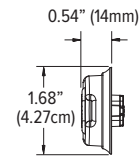

Model	Description
PS*01FCR	Surface Mount, SOLO Color, Amber, Blue, White, Green or Red
PS#02FCR	Surface Mount, DUO Color, Red/White, Blue/White, Amber/White, Red/Blue, Red/Amber or Blue/Amber
PS#*3FCR	Surface Mount, TRIO Color, Red/Blue/Amber, Red/Blue/White, Red/Amber/White, Red/Amber/Green, Red/Green/White, Blue/Amber/White, Blue/Amber/Green, Blue/Green/White, Green/Amber/White